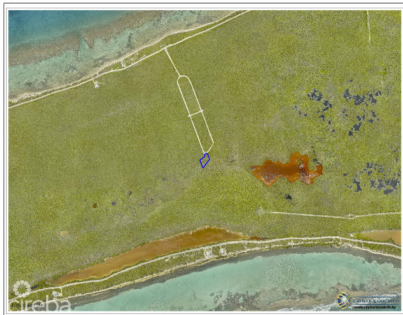

### LITTLE CAYMAN BEACHFRONT

District: Little Cayman East, Cayman Islands Price: US\$155,000  
MLS# 413436 Type: Land  
Width: 100 Depth: 100  
Status: Current

### LITTLE CAYMAN BEACHFRONT

District: Little Cayman East, Cayman Islands Price: US\$155,000  
MLS# 413437 Type: Land  
Width: 100 Depth: 100  
Status: Current

### LITTLE CAYMAN EAST .48 ACRE

District: Little Cayman East, Cayman Islands Price: US\$85,000  
MLS# 415938 Type: Land  
Width: 199 Depth: 92  
Status: Current

### LITTLE CAYMAN EAST LOT - .5 ACRES

District: Little Cayman East, Cayman Islands Price: US\$80,000  
MLS# 414308 Type: Land  
Width: 180 Depth: 111  
Status: Current