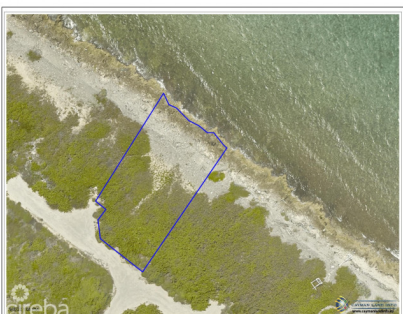

**LITTLE CAYMAN OCEANFRONT EAST POINT ACREAGE**

District: Little Cayman East, Cayman Islands Price: CI\$1,135,000  
MLS# 417497 Type: Land  
Width: 769 Depth: 372  
Status: Current

**OCEANFRONT LAND LITTLE CAYMAN**

District: Little Cayman East, Cayman Islands Price: CI\$599,000  
MLS# 417564 Type: Land  
Width: 200 Depth: 250  
Status: Current

**LITTLE CAYMAN SANDY BEACH PARCEL**

District: Little Cayman East, Cayman Islands Price: US\$450,000  
MLS# 416637 Type: Land  
Width: 130 Depth: 137  
Status: Current

**CALYPSO COTTAGE LITTLE CAYMAN**

District: Little Cayman East, Cayman Islands Price: CI\$395,000  
MLS# 417771 Type: Residential  
Bed: 1 Bath: 1  
Status: Current Year Built: 1997

**LITTLE CAYMAN EAST END OCEAN FRONT REEF PROTECTED LAND**

### LITTLE CAYMAN EAST LOT - .5 ACRES

District: Little Cayman East, Cayman Islands Price: US\$80,000  
MLS# 414308 Type: Land  
Width: 180 Depth: 111  
Status: Current