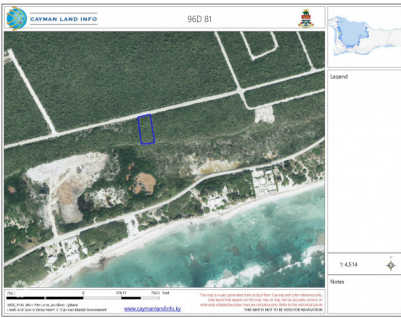

BRAC BLUFF EDGE LAND .70 ACRE

District: Cayman Brac West, Cayman Islands Price: CI$150,000
MLS# 418718 Type: Land
Width: 127 Depth: 250
Status: Current