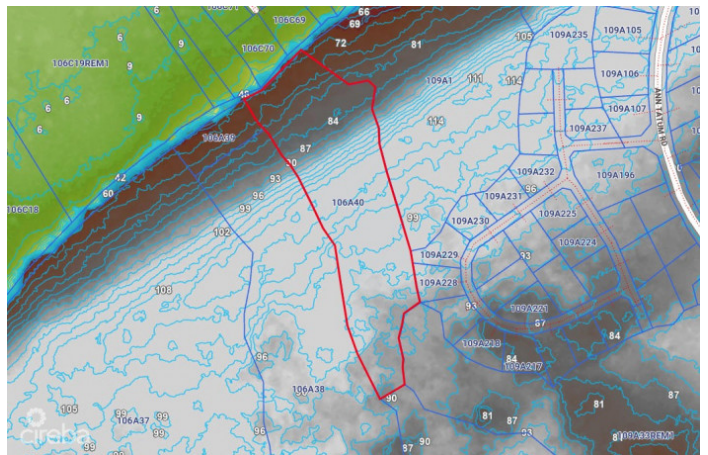

4.25 ACRES WITH 210 FT ON THE BLUFF EDGE

Cayman Brac East, Cayman Islands

PROPERTY DETAILS

Price: CI$326,000	MLS#: 414771	Type: Land
Listing Type: Little Cayman/Cayman Brac	Status: Current	Width: 270
Depth: 985	Built: 0	Acres: 4.25

PROPERTY DESCRIPTION

4.25 Acres located on the edge of the bluff on the Northwest Coast. 110 foot elevation. Amazing water views. Property currently has no road access.

PROPERTY FEATURES

Views	Water View
Block	106A
Parcel	40
Soil	Rock

IMAGES

CIREBA MLS LDX feed courtesy of TROPICAL REAL ESTATE

*Disclaimer: The information contained herein has been furnished by the owner(s) and or their nominee and represented by them to be accurate. The listing company, agent and CIREBA MLS disclaims any liability or responsibility for any inaccuracies, errors or omissions in the represented information. The listing details herein are also courtesy of CIREBA (Cayman Islands Real Estate Brokers Association) MLS and/or via LDX (Listing Data Exchange) feed. All the information contained herein is subject to errors, omissions, price changes, prior sale or withdrawal, without notice and is at all times subject to verification by the purchaser(s).