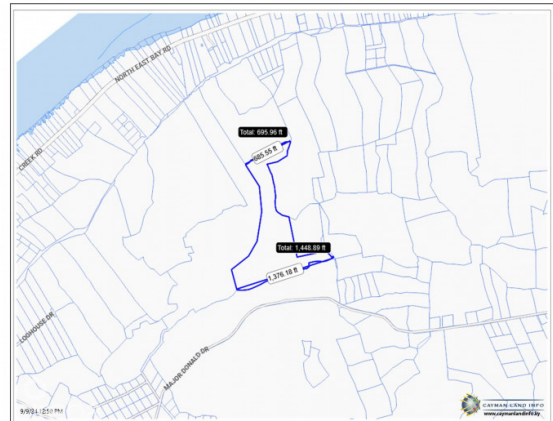

Width: 1376.18

Depth: 1636.44

Built: 0

Acres: 20

PROPERTY DESCRIPTION

Beautiful 20 acres of raw land on Cayman Brac Bluff. High elevation and rich soil allows for the property to be used for either residential home, farm land, vacation rentals or all of the above

PROPERTY FEATURES

Views	Garden View
Block	109A
Parcel	298
Zoning	Low Density residential

IMAGES

CIREBA MLS LDX feed courtesy of ERA CAYMAN ISLANDS

***Disclaimer:** The information contained herein has been furnished by the owner(s) and or their nominee and represented by them to be accurate. The listing company, agent and CIREBA MLS disclaims any liability or responsibility for any inaccuracies, errors or omissions in the represented information. The listing details herein are also courtesy of CIREBA (Cayman Islands Real Estate Brokers Association) MLS and/or via LDX (Listing Data Exchange) feed. All the information contained herein is subject to errors, omissions, price changes, prior sale or withdrawal, without notice and is at all times subject to verification by the purchaser(s).