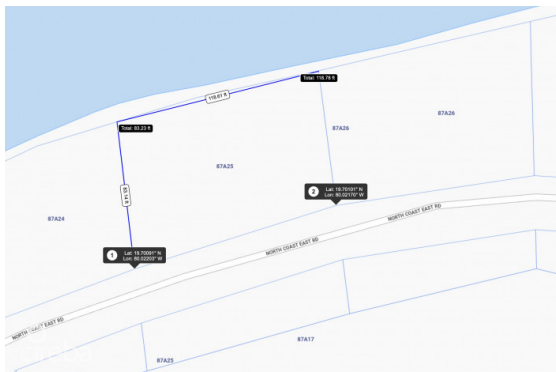

Depth: 110

Built: 0

Acres: 0.3

PROPERTY DESCRIPTION

Little Cayman beach front land parcel located on sought after, spectacular northern coast line. 0.3 acre parcel offers around 120ft of beautiful beach coast line. Parcel is bisected by the road offering around 0.22 acres on the beachside with a depth from the road to the water of around 80ft. Map images courtesy of caymanlandinfo.ky

120

Road Frontage

120

Soil

Sand

IMAGES

CIREBA MLS LDX feed courtesy of CAYMAN ISLANDS SOTHEBY'S INT'L REALTY

***Disclaimer:** The information contained herein has been furnished by the owner(s) and or their nominee and represented by them to be accurate. The listing company, agent and CIREBA MLS disclaims any liability or responsibility for any inaccuracies, errors or omissions in the represented information. The listing details herein are also courtesy of CIREBA (Cayman Islands Real Estate Brokers Association) MLS and/or via LDX (Listing Data Exchange) feed. All the information contained herein is subject to errors, omissions, price changes, prior sale or withdrawal, without notice and is at all times subject to verification by the purchaser(s).